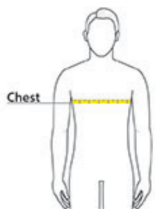

SPEC SHEET + MEASUREMENTS

BELLA+CANVAS.

BELLA+CANVAS® Unisex Jersey Short Sleeve Tee.
BC3001

PRODUCT MEASUREMENTS

	XS	S	M	L	XL	2XL	3XL	4XL	5XL
Body Length at Back	27	28	29	30	31	32	33	34	35
Chest	16 1/2	18	20	22	24	26	28	30	32

Body Length at Back: Measured from high point shoulder to finished hem at back.

Chest: Measured across the chest one inch below armhole when laid flat.

SIZE CHARTS

	XS	S	M	L	XL	2XL	3XL	4XL	5XL
Chest	31-34	34-37	38-41	42-45	46-49	50-53	54-57	58-61	62-65

HOW TO MEASURE

CHEST

Measure under the arm and around the fullest part of the chest with arms down, keeping tape horizontal.